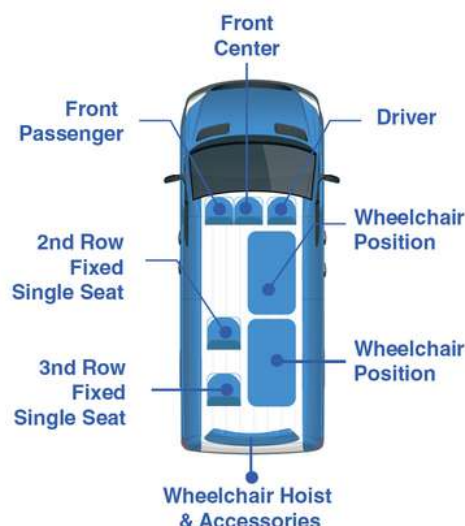

Typically based on an OEM 12-14 seat people mover van style vehicle, we provide multiple service offerings for both single and double wheelchair positions with multiple restraint styles and storage. We also provide a variety of options to retain or modify standard seating positions, access aids for door entrances with provision for additional vehicle accessories to suit individual organisation requirements. Ultimately resulting in a turnkey finished vehicle, ready for work and certified to Transport & Main Roads requirements.

A variety of wheelchair hoists are available to be incorporated into your transport vehicle to suit every style and size wheelchair. Although a typical application is for a rear mounted hoist, options exist for side access via a sliding door with internal layout modelled accordingly:

Common 7 Seat Single plus Wheelchair Position  
(based on MWB Van - additional seating available in LWB vans)

Common 5 Seat Single plus 2 Wheelchair Positions  
(based on MWB Van - additional seating available in LWB vans)

**Optional Flip Up Double & Single Seats can also be utilised for extra / other seating positions as required.**

Single Side Fold Seat - Folded

Single Side Fold Seat - Opened