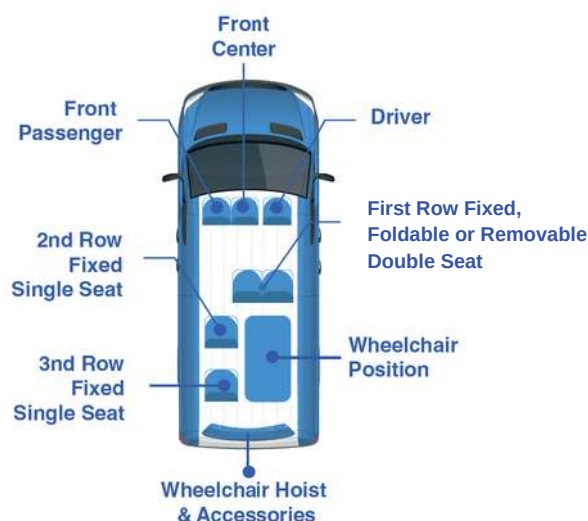

Typically based on an OEM 12-14 seat people mover van style vehicle, we provide multiple service offerings for both single and double wheelchair positions with multiple restraint styles and storage. We also provide a variety of options to retain or modify standard seating positions, access aids for door entrances with provision for additional vehicle accessories to suit individual organisation requirements. Ultimately resulting in a turnkey finished vehicle, ready for work and certified to Transport & Main Roads requirements.

A variety of wheelchair hoists are available to be incorporated into your transport vehicle to suit every style and size wheelchair. Although a typical application is for a rear mounted hoist, options exist for side access via a sliding door with internal layout modelled accordingly:

Common 7 Seat Single plus Wheelchair Position  
(based on MWB Van - additional seating available in LWB vans)

Common 5 Seat Single plus 2 Wheelchair Positions  
(based on MWB Van - additional seating available in LWB vans)

**Optional Flip Up Double & Single Seats can also be utilised for extra / other seating positions as required.**

Single Side Fold Seat - Folded

Single Side Fold Seat - Opened