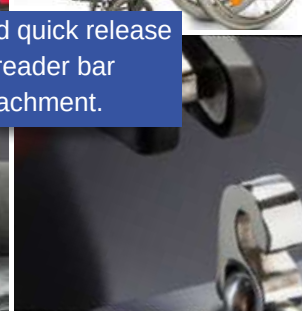

with the NEW wheelchair lifting strap...

and quick release spreader bar attachment.