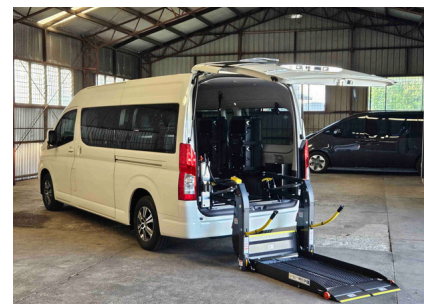

Short Term Wheelchair Accessible Vehicle Hire

Our fleet of wheelchair accessible vehicles for short term hire includes a range of small, medium and large mobility-modified vehicles to suit most wheelchair-accessibility requirements.

Short Term Hire Inclusions

- ✓ Unlimited Kilometres
- ✓ 24/7 Roadside Assist
- ✓ Fully Insured
- ✓ Tolls Included
- ✓ Diverse Vehicle Options
- ✓ Vehicle Delivery and Pickup Available
- ✓ Hand Control Vehicle Available

Vehicle Options

Make & Model

- Hyundai Staria
- Kia Carnival
- VW Caddy
- Toyota Hiace Commuter

Wheelchair Capacity

Choose between 1 or 2 wheelchair positions

Wheelchair Access Style

- Hydraulic Lift
- 'Long' or 'Short' Low Floor Conversion
- Hand Control Vehicle with Wheelchair Stowage

Seat Capacity

From 4-11 seats