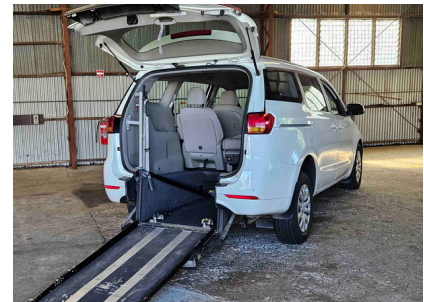

Short Term Wheelchair Accessible Vehicle Hire

Our fleet of wheelchair accessible vehicles for short term hire includes a range of small, medium and large mobility-modified vehicles to suit most wheelchair-accessibility requirements.

Short Term Hire Inclusions

- ✓ Unlimited Kilometres
- ✓ 24/7 Roadside Assist
- ✓ Fully Insured
- ✓ Tolls Included
- ✓ Diverse Vehicle Options
- ✓ Vehicle Delivery and Pickup Available
- ✓ Hand Control Vehicle Available

Vehicle Options

Make & Model

- Hyundai Staria
- Kia Carnival
- VW Caddy
- Toyota Hiace Commuter

Wheelchair Capacity

Choose between 1 or 2 wheelchair positions

Wheelchair Access Style

- Hydraulic Lift
- 'Long' or 'Short' Low Floor Conversion
- Hand Control Vehicle with Wheelchair Stowage

Seat Capacity

From 4-11 seats