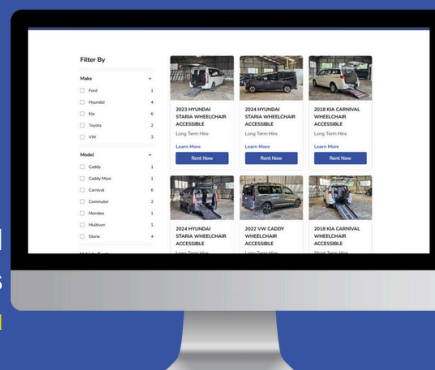

Check out our website for all available vehicle options
[autoextras.com.au](https://www.autoextras.com.au)