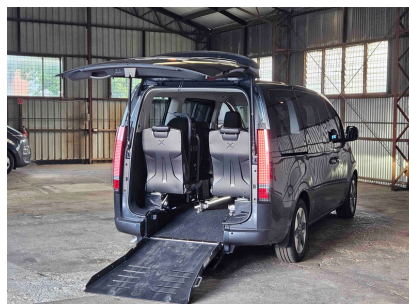

Short Term Wheelchair Accessible Vehicle Hire

Our fleet of wheelchair accessible vehicles for short term hire includes a range of small, medium and large mobility-modified vehicles to suit most wheelchair-accessibility requirements.

Short Term Hire Inclusions

- ✓ Unlimited Kilometres
- ✓ 24/7 Roadside Assist
- ✓ Fully Insured
- ✓ Tolls Included
- ✓ Diverse Vehicle Options
- ✓ Vehicle Delivery and Pickup Available
- ✓ Hand Control Vehicle Available

Vehicle Options

Make & Model

- Hyundai Staria
- Kia Carnival
- VW Caddy
- Toyota Hiace Commuter

Wheelchair Capacity

Choose between 1 or 2 wheelchair positions

Wheelchair Access Style

- Hydraulic Lift
- 'Long' or 'Short' Low Floor Conversion
- Hand Control Vehicle with Wheelchair Stowage

Seat Capacity

From 4-11 seats